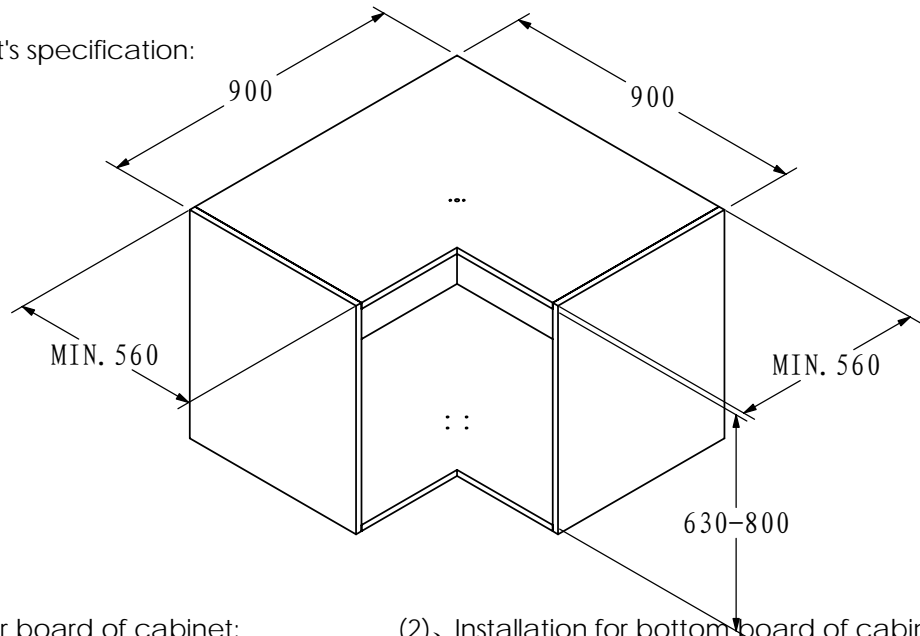

Fixing manual for PTJ006L(270°)

1、List of parts:

<p>A 1PCS</p> 	<p>B 1PCS</p> 	<p>C 2PCS</p> 	<p>D 8PCS</p> 	<p>E 1PCS</p> 
<p>F 1PCS</p> 	<p>G 4PCS</p> 	<p>H 2PCS</p> 	<p>I 2PCS</p> 	<p>J 6PCS</p> 

2、According to the product's specification: