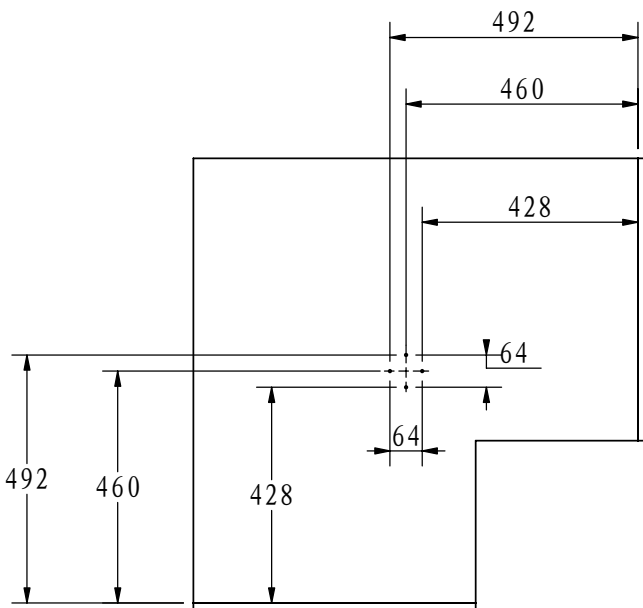

3、Fixing steps:

(1)、installation for upper board of cabinet: